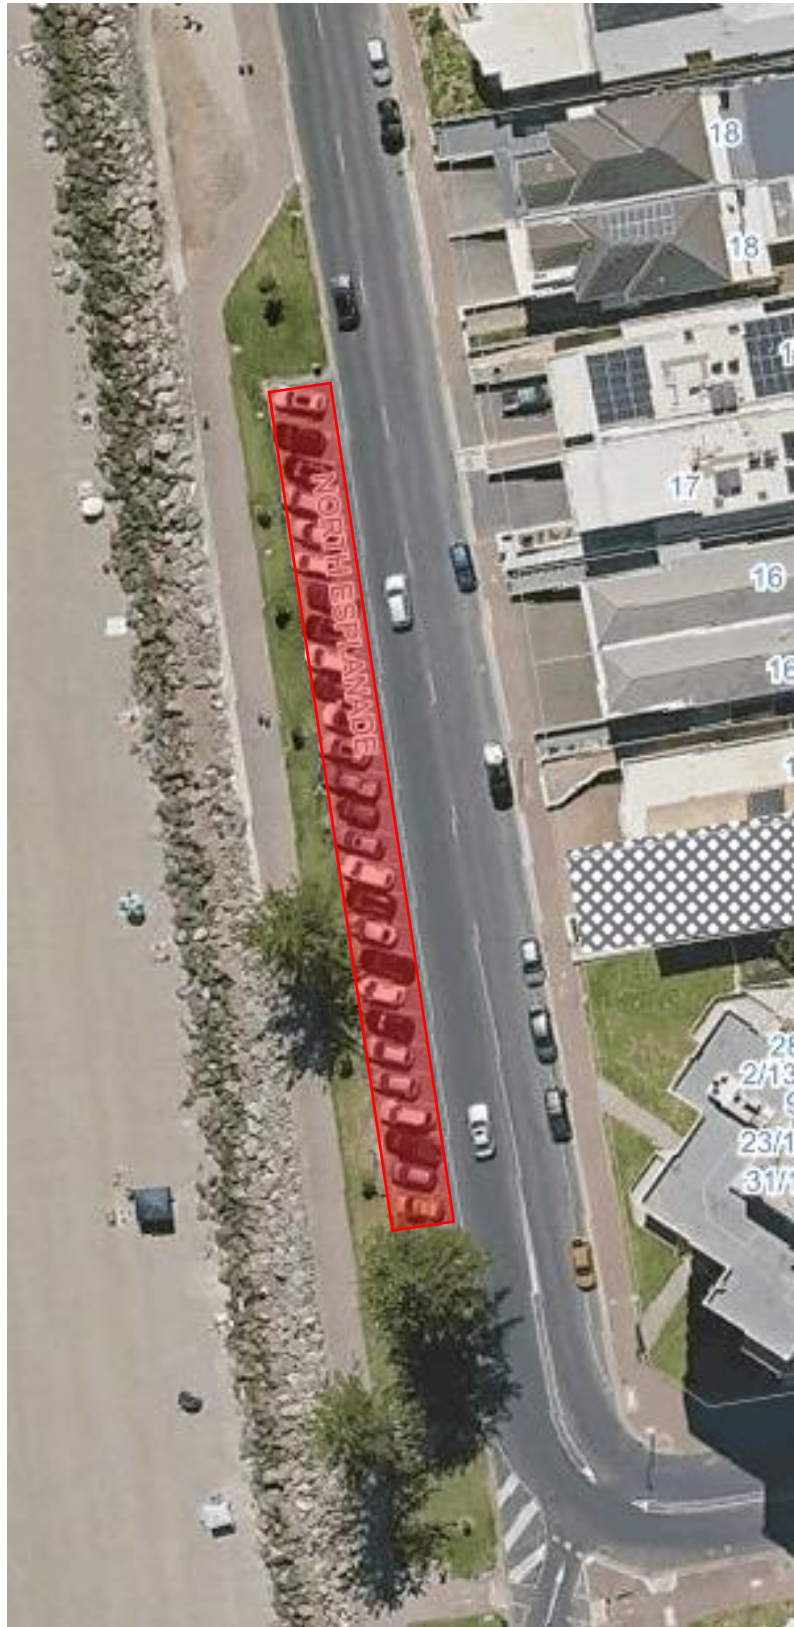

**MOBILE VENDING PERMITS – FOOD TRUCKS – PRE-APPROVED LOCATIONS (CITY PERMITS)**

**City Permit – Permit Zone 1**

Angus Neill Reserve, Seacliff – Two (2) Mobile Trading Vehicles Only

**City Permit – Permit Zone 2**

John Miller Reserve – 26a Esplanade, Somerton Park – Two (2) Mobile Trading Vehicles Only

**City Permit – Permit Zone 3**

North Esplanade, Glenelg North – Between King and Margaret Streets, Glenelg North- Two (2)  
Mobile Trading Vehicles Only

**City Permit – Permit Zone 4**

Tarniwarra Reserve – Along North Esplanade, Glenelg North – One (1) Mobile Trading Vehicle Only.