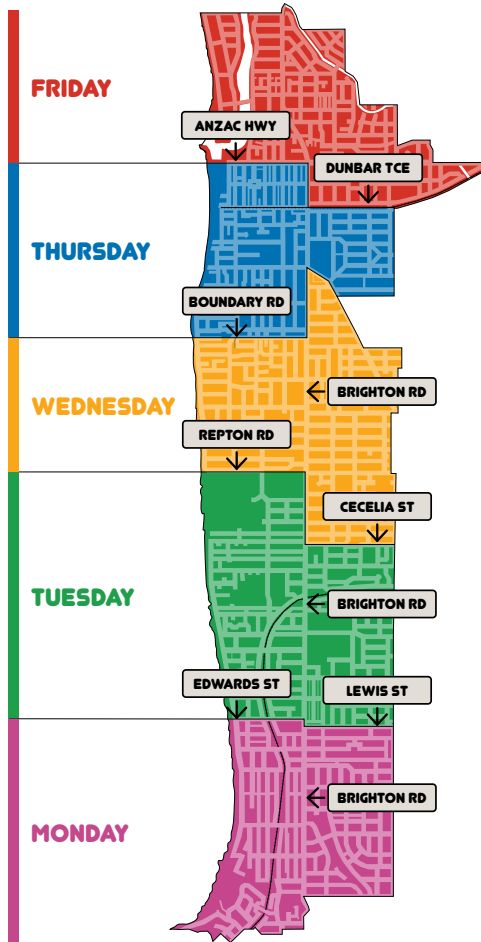

## COLLECTION DAY MAP

## KERBSIDE COLLECTION DAY MAP

Locate your suburb on the map and corresponding collection day below.

- Monday
- Tuesday
- Wednesday
- Thursday
- Friday

## KERBSIDE BIN PLACEMENT

Where practical, keep a minimum distance of 50cm between bins, and 1 metre between bins and parked cars, street trees, stobie poles and letterboxes. Please remove bins after they have been emptied on the day of collection.