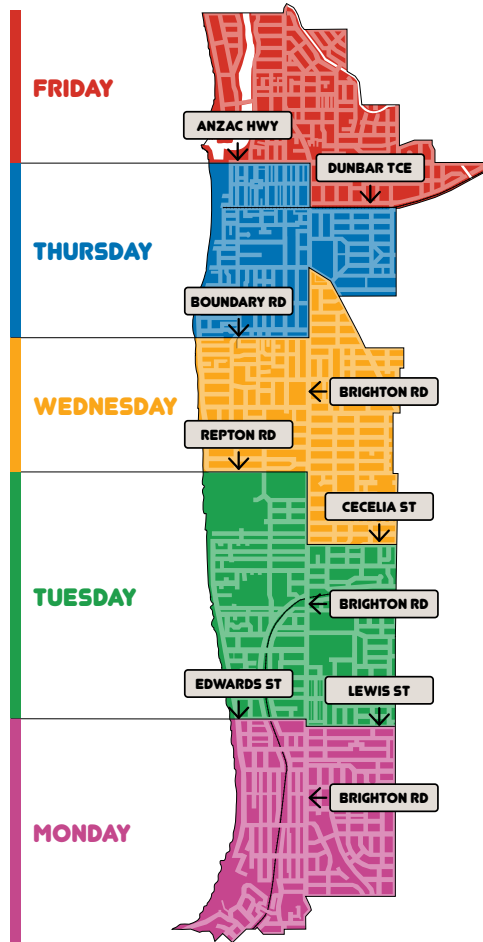

COLLECTION DAY MAP

KERBSIDE COLLECTION DAY MAP

Locate your suburb on the map and corresponding collection day below.

- Monday
- Tuesday
- Wednesday
- Thursday
- Friday

KERBSIDE BIN PLACEMENT

Where practical, keep a minimum distance of 50cm between bins, and 1 metre between bins and parked cars, street trees, stobie poles and letterboxes. Remove bins after they have been emptied on the day of collection.

2024-2025 OLD SERVICE KERBSIDE COLLECTION CALENDAR

TRY OUR SUSTAINABLE KERBSIDE COLLECTION SERVICE

Council offers a sustainable kerbside collection service to support food scraps recycling. This sustainable service means your green FOGO bin is picked up weekly while your red landfill bin is picked up fortnightly. There are also options for a larger red landfill or yellow recycling bin to help households adjust.